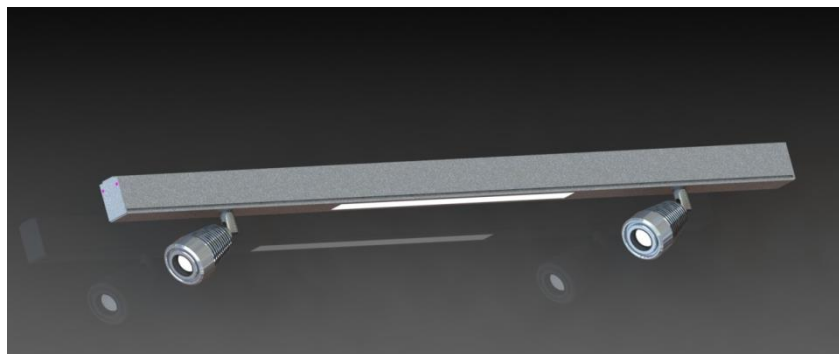

## High quality Led spot with high CRI

### Equipment:

This LED lamp will be delivered with the following components as plug-fitted complete system in a set:

- Aluminum profile with user defined number of spots - warm white, neutral white or cool white
- tunable white function (optional)
- Single White mounted on a cylindrical base
- transformer box with 220 V connection, integrated radio receiver and LED drivers
- Smart Lamps remote control SLF T10 white, PMMA

### Construction:

The lighting system is modular and can be expanded. Integration of linear lighting elements possible.

### Dimensions and more information:

Aluminum track length made to customers specifications.

Lighting head: Massive aluminum turned and milled parts 85 mm long with 55 mm diameter

Power consumption: 10 watts per lamp