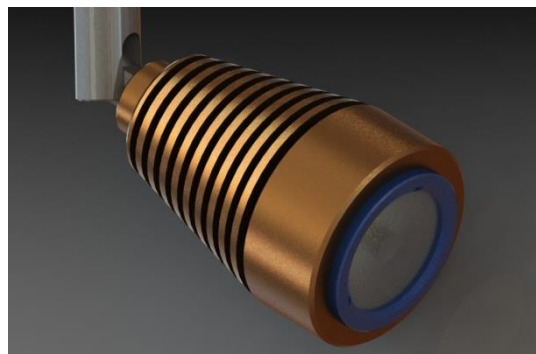

## High quality Led spot with high CRI

### Equipment:

This LED lamp will be delivered with the following components as plug-fitted complete system in a set:

- Aluminum profile with user defined number of spots - warm white, neutral white or cool white
- tunable white function (optional)
- Single White mounted on a cylindrical base
- transformer box with 220 V connection, integrated radio receiver and LED drivers
- Smart Lamps remote control SLF T10 white, PMMA

### Construction:

The lighting system is modular and can be expanded. Integration of linear lighting elements possible.

### Dimensions and more information:

Aluminum track length made to customers specifications.

Lighting head: Massive aluminum turned and milled parts 85 mm long with 55 mm diameter

Power consumption: 10 watts per lamp